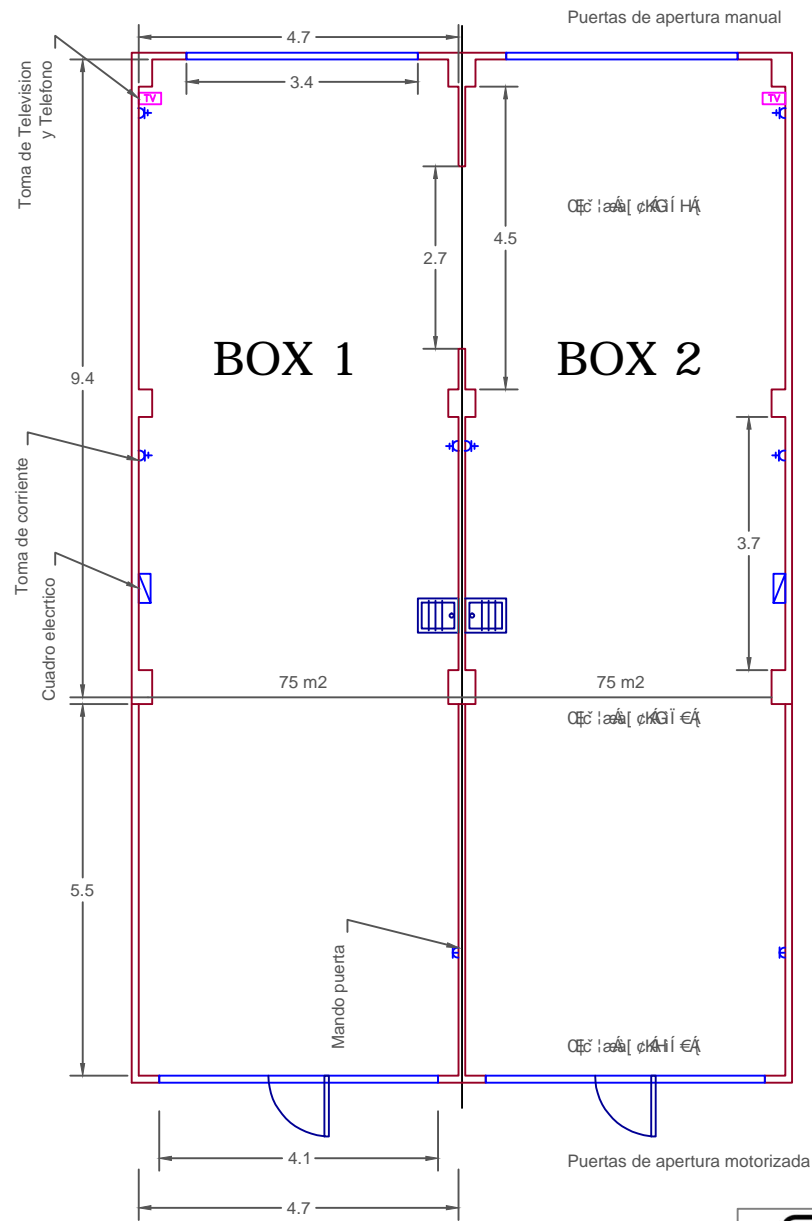

PIT-LANE

PADDOCK

Season 2015	Date	11/02/2015
Description	Plano boxes	
CIRCUITO DE ALBACETE		